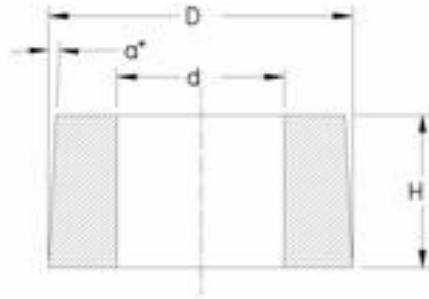

ETBR Specifications

All measurements are in mm (except where indicated).

We offer two material grades.

Type	Dimensions			
	d	D	H	α°
ETBR902022	9.0	20	22	1°30'
ETBR942022	9.4	20	22	
ETBR1042120	10.4	21	20	
ETBR1222520	12.2	25	20	
ETBR1253022	12.5	30	22	
ETBR1302520	13.0	25	20	
ETBR1303022	13.0	30	22	
ETBR1883622	18.8	36	22	
ETBR1923622	19.2	36	22	
ETBR1943220	19.4	32	20	
ETBR2204022	22.0	40	22	
ETBR2253820	22.5	38	20	
ETBR2254022	22.5	40	22	
ETBR2354022	23.5	40	22	
ETBR2393820	23.9	38	20	
ETBR2424022	24.2	40	22	
ETBR2884720	28.8	47	20	
ETBR3084720	30.8	47	20	
ETBR3124622	31.2	46	22	
ETBR3184720	31.8	47	20	