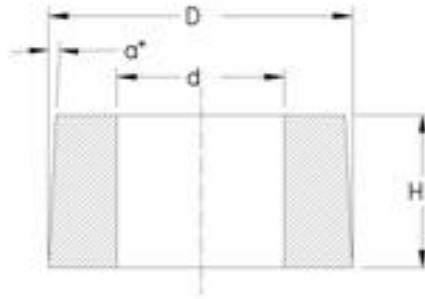

ETBR Specifications

All measurements are in mm (except where indicated).

We offer six material grades.

Type	Dimensions			
	d	D	H	α°
ETBR902022	9.0	20	22	1°30'
ETBR942022	9.4	20	22	
ETBR1042120	10.4	21	20	
ETBR1222520	12.2	25	20	
ETBR1253022	12.5	30	22	
ETBR1302520	13.0	25	20	
ETBR1303022	13.0	30	22	
ETBR1883622	18.8	36	22	
ETBR1923622	19.2	36	22	
ETBR1943220	19.4	32	20	
ETBR2204022	22.0	40	22	
ETBR2253820	22.5	38	20	
ETBR2254022	22.5	40	22	
ETBR2354022	23.5	40	22	
ETBR2393820	23.9	38	20	
ETBR2424022	24.2	40	22	
ETBR2884720	28.8	47	20	
ETBR3084720	30.8	47	20	
ETBR3124622	31.2	46	22	
ETBR3184720	31.8	47	20	